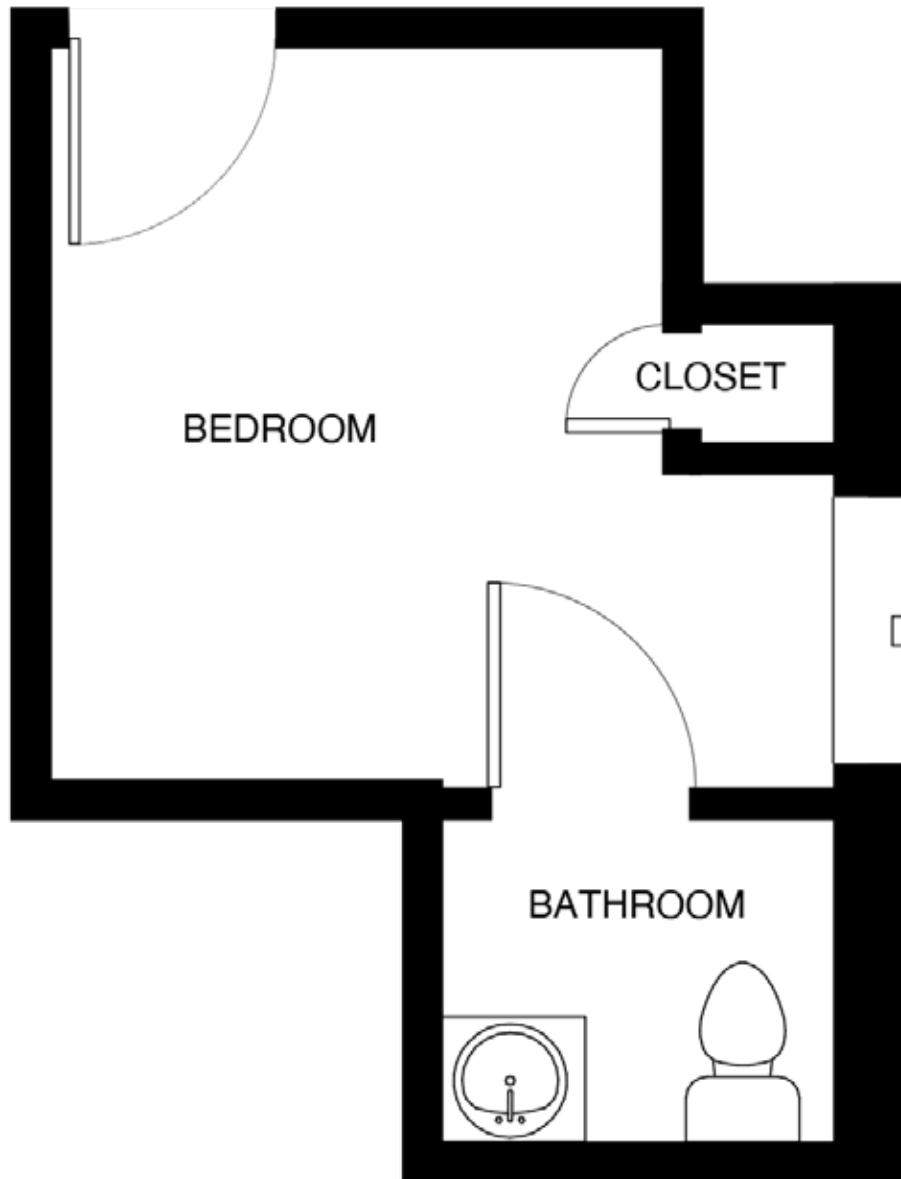

## Primrose *Private Room*

147 sq. ft. — Private Room

\*Slight variations in floor plans may exist. Not drawn to scale.

STILL HOPES

*Contact us!* Call (803) 995-8075 or visit [greenwayatstillhopes.org](http://greenwayatstillhopes.org).