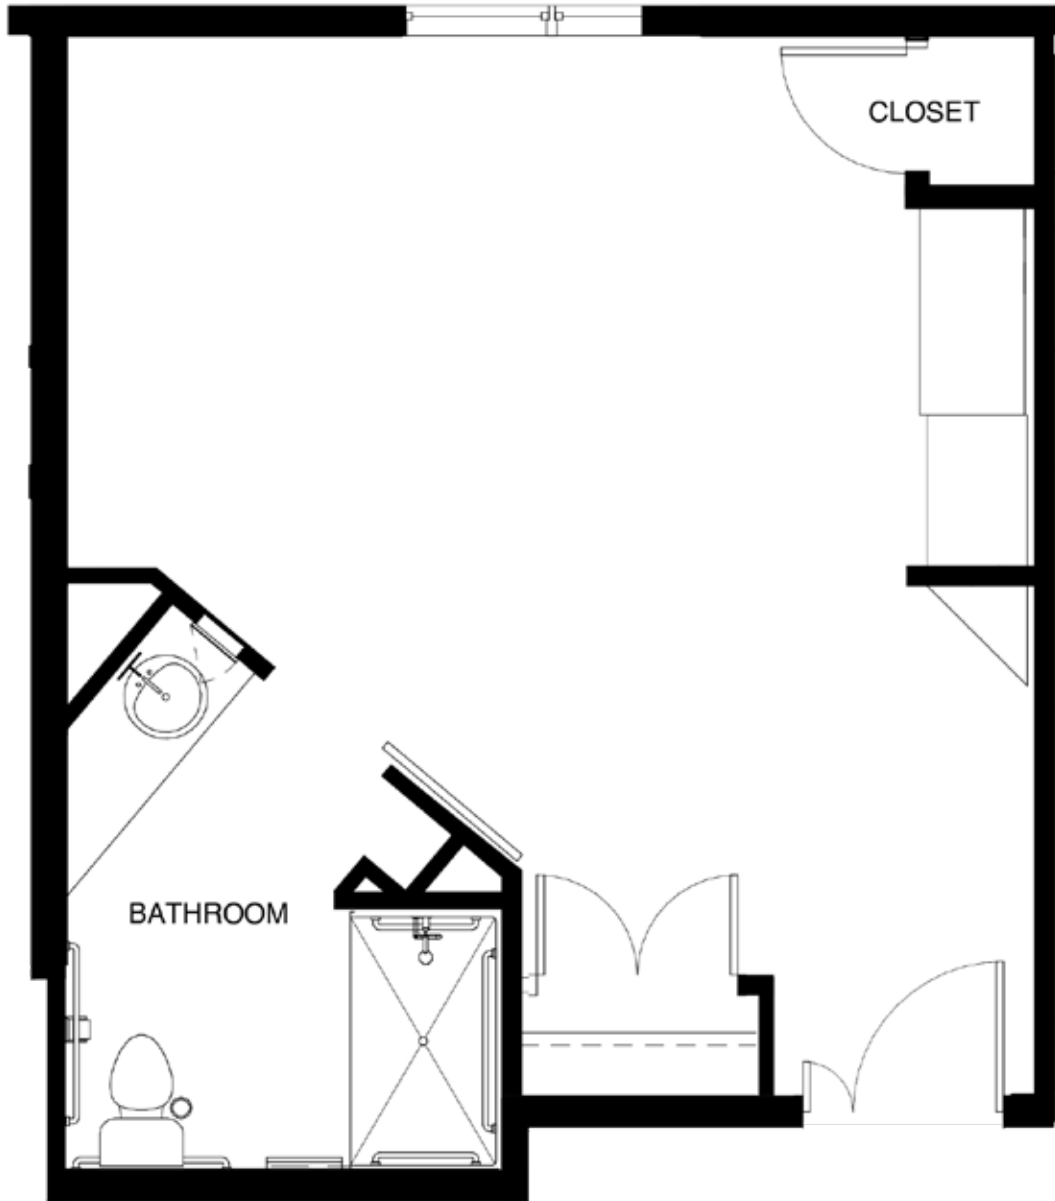

Gardenia Suite

422 sq. ft. — Private Suite

*Slight variations in floor plans may exist. Not drawn to scale.

STILL HOPES

Contact us! Call (803) 995-8075 or visit greenwayatstillhopes.org.

Gardenia Suite

422 sq. ft. — Private Suite