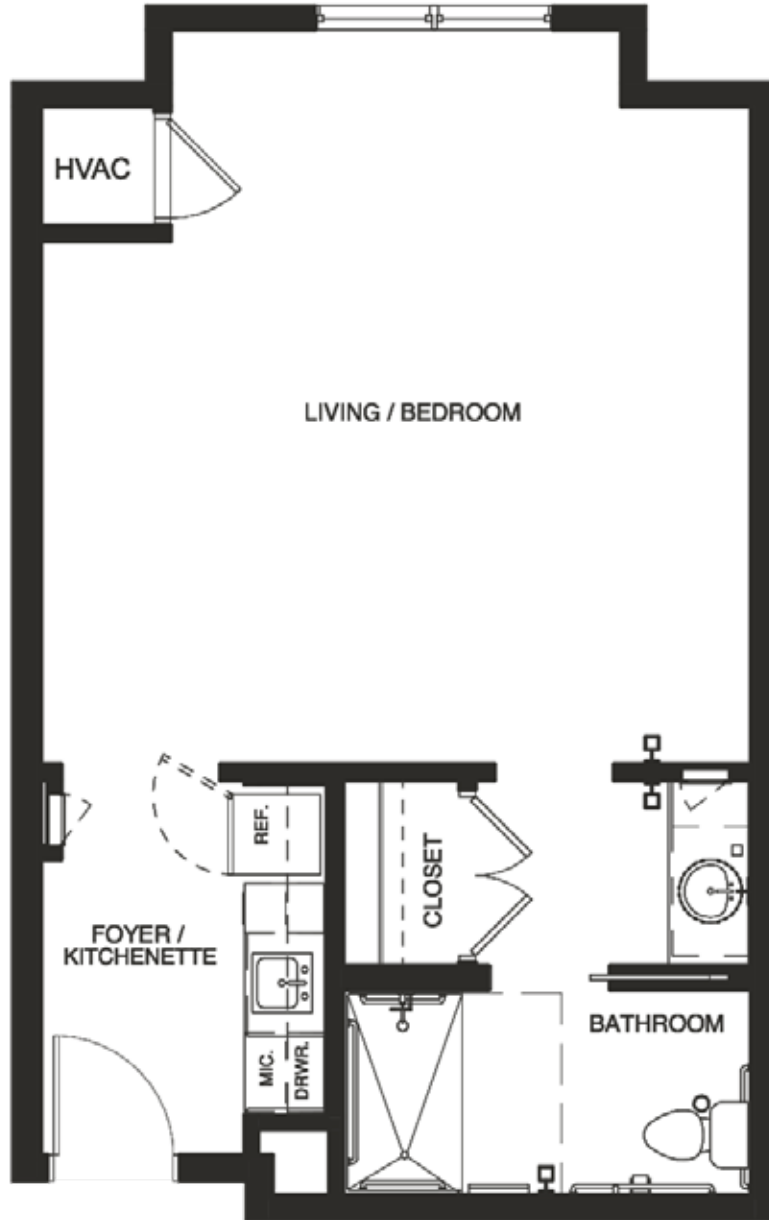

## Dogwood *Apartment*

525 sq. ft. — Studio

\*Slight variations in floor plans may exist. Not drawn to scale.

STILL HOPES

*Contact us!* Call (803) 995-8075 or visit [greenwayatstillhopes.org](http://greenwayatstillhopes.org).