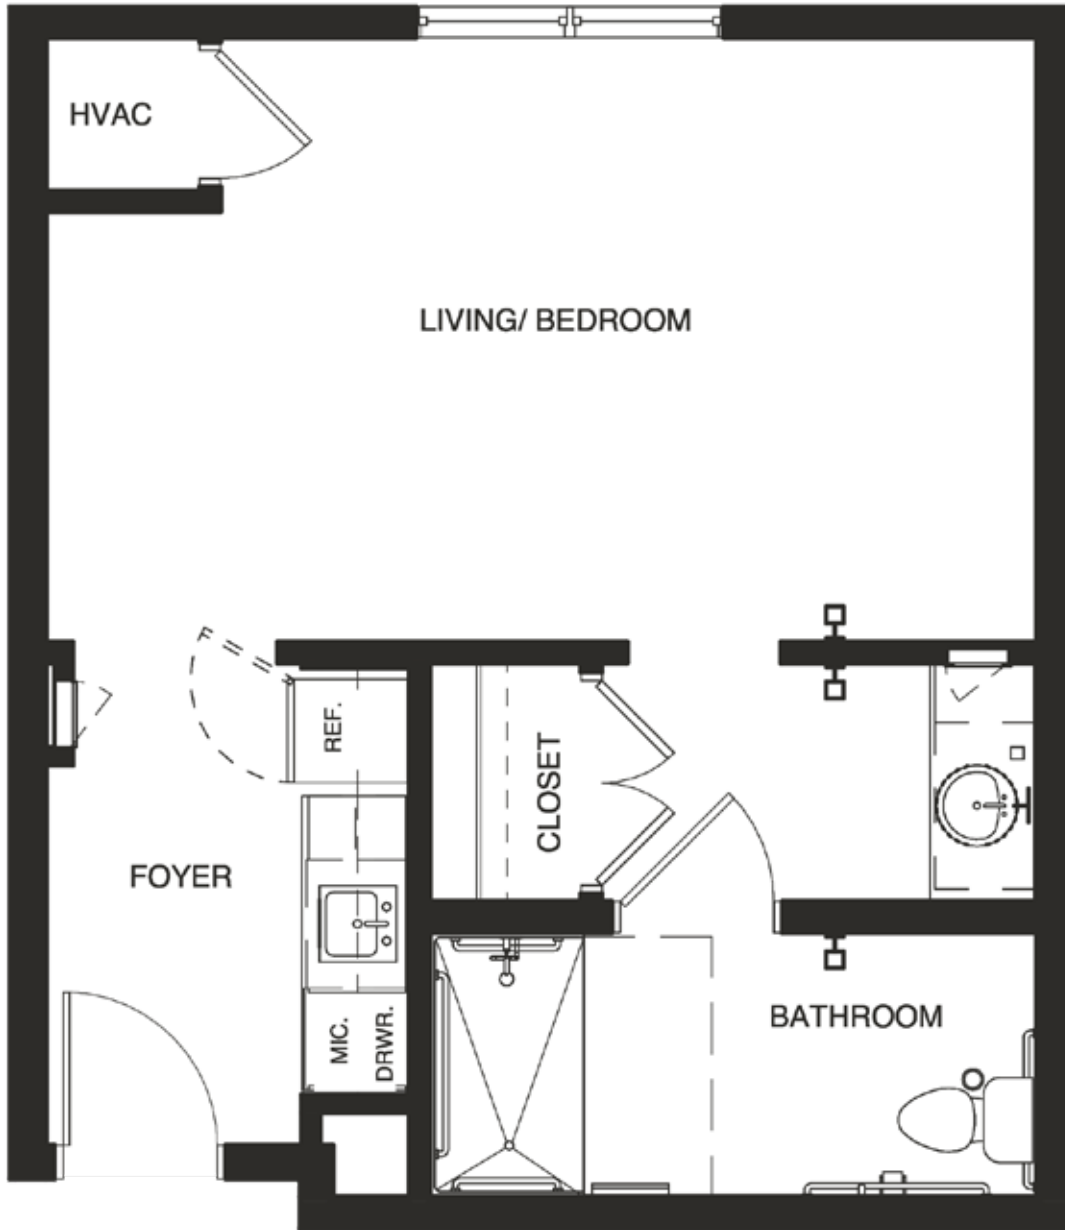

RIVER BANKS

— AT GREENWAY —

Cypress Apartment

478 sq. ft. — Studio

*Slight variations in floor plans may exist. Not drawn to scale.

STILL HOPES

Contact us! Call (803) 995-8075 or visit greenwayatstillhopes.org.