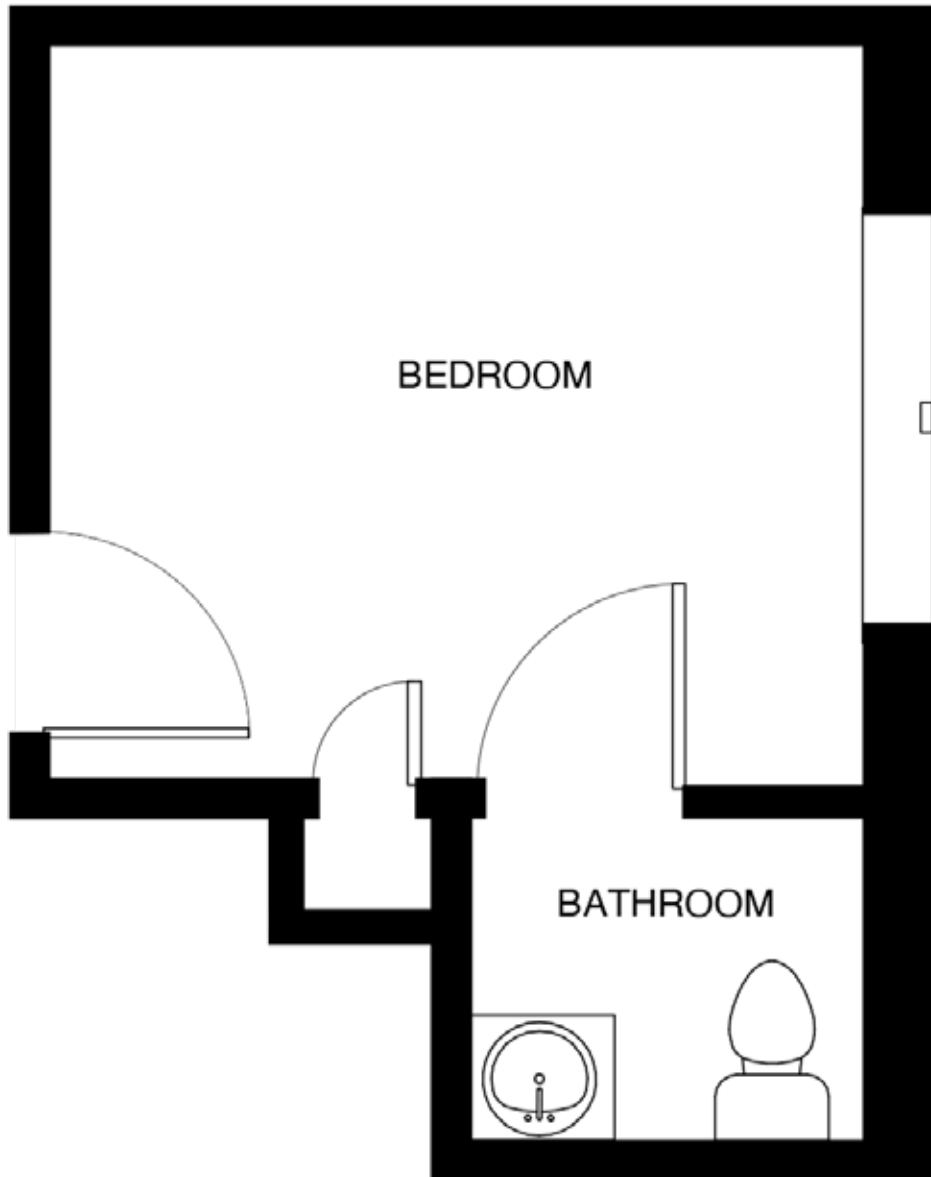

ROSE GARDENS

— AT GREENWAY —

Carolina *Private Room*

167 sq. ft. — Private Room

*Slight variations in floor plans may exist. Not drawn to scale.

STILL HOPES

Contact us! Call (803) 995-8075 or visit greenwayatstillhopes.org.