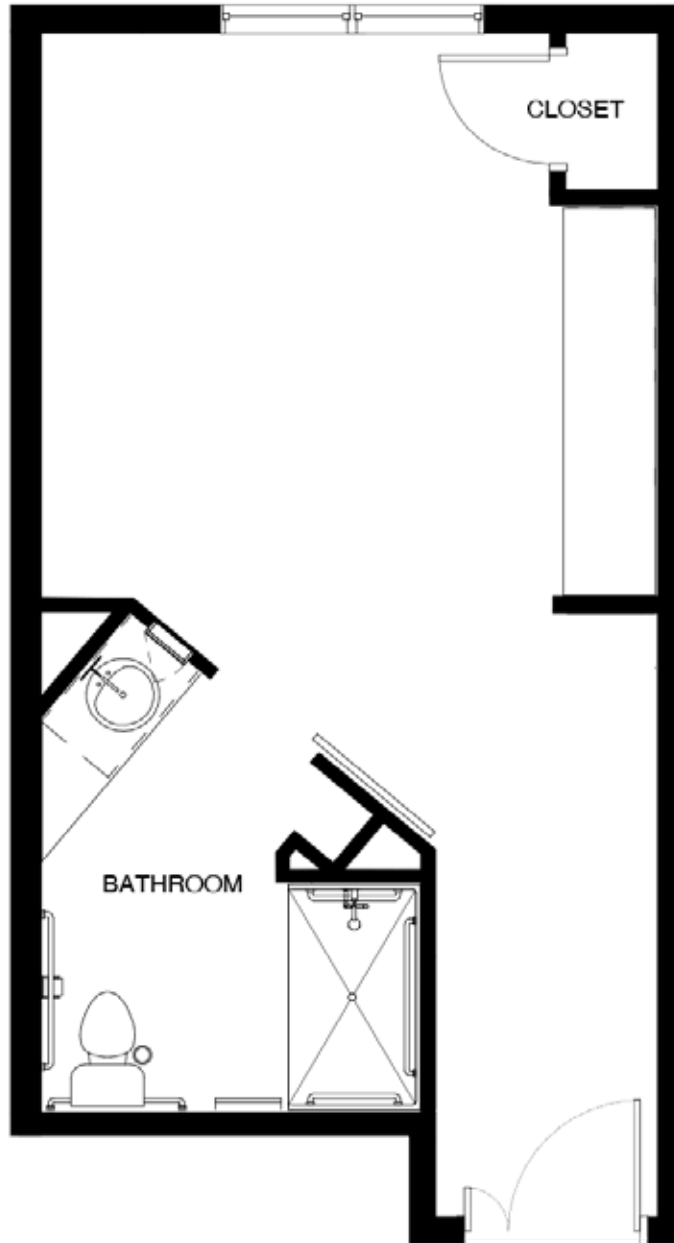

Camellia Suite

357 sq. ft. — Private Suite

*Slight variations in floor plans may exist. Not drawn to scale.

STILL HOPES

Contact us! Call (803) 995-8075 or visit greenwayatstillhopes.org.

Camellia Suite

357 sq. ft. — Private Suite