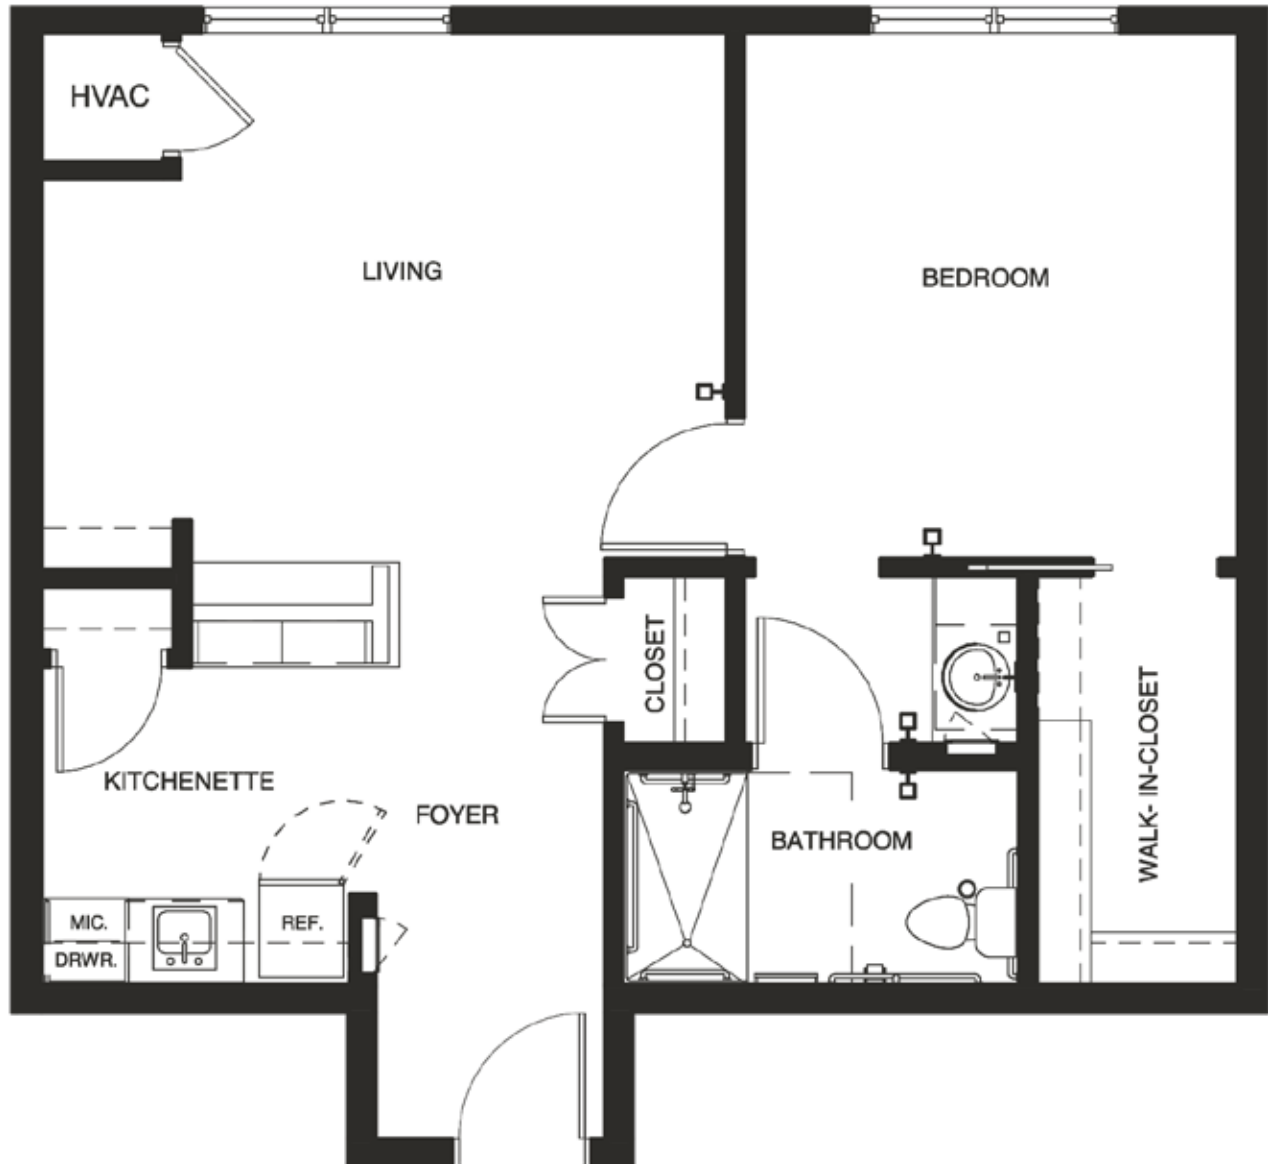

RIVER BANKS

— AT GREENWAY —

Bradford Pear *Apartment*

690 sq. ft. — 1 Bedroom + 1. Bath

*Slight variations in floor plans may exist. Not drawn to scale.

STILL HOPES

Contact us! Call (803) 995-8075 or visit greenwayatstillhopes.org.