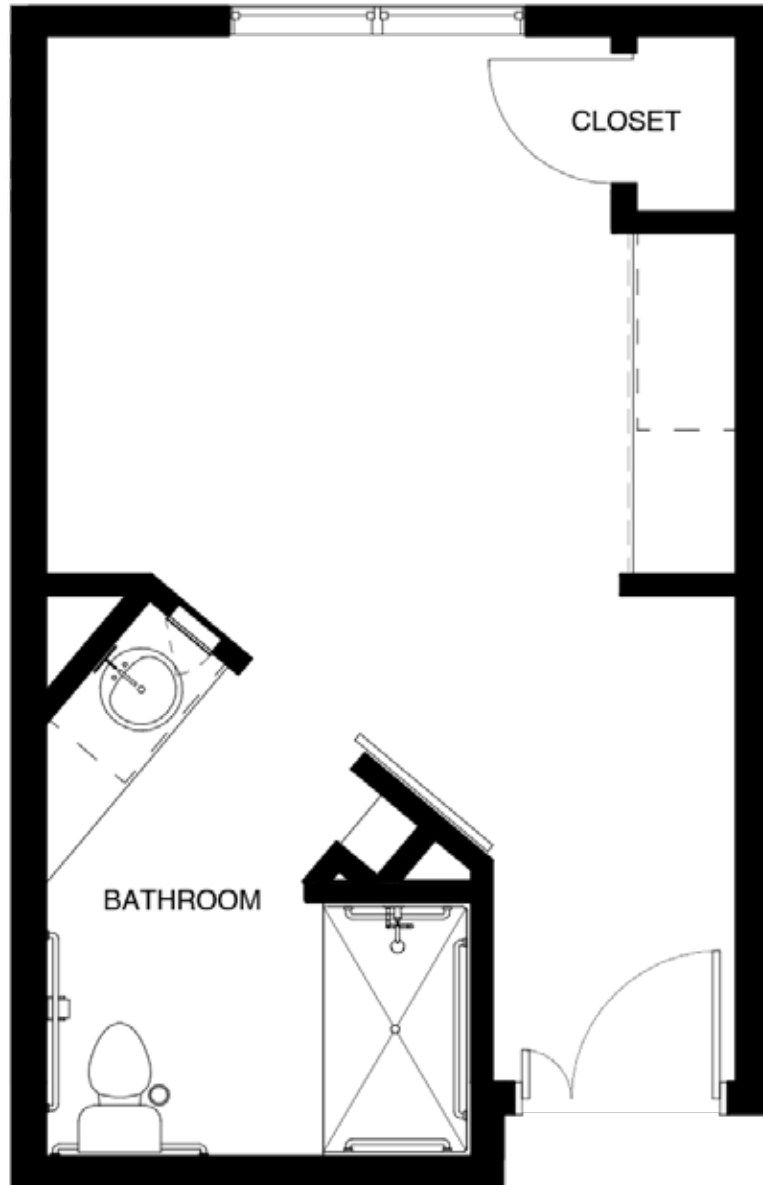

Azalea Suite

309 sq. ft. — Private Suite

*Slight variations in floor plans may exist. Not drawn to scale.

STILL HOPES

Contact us! Call (803) 995-8075 or visit greenwayatstillhopes.org.

Azalea Suite

309 sq. ft. — Private Suite